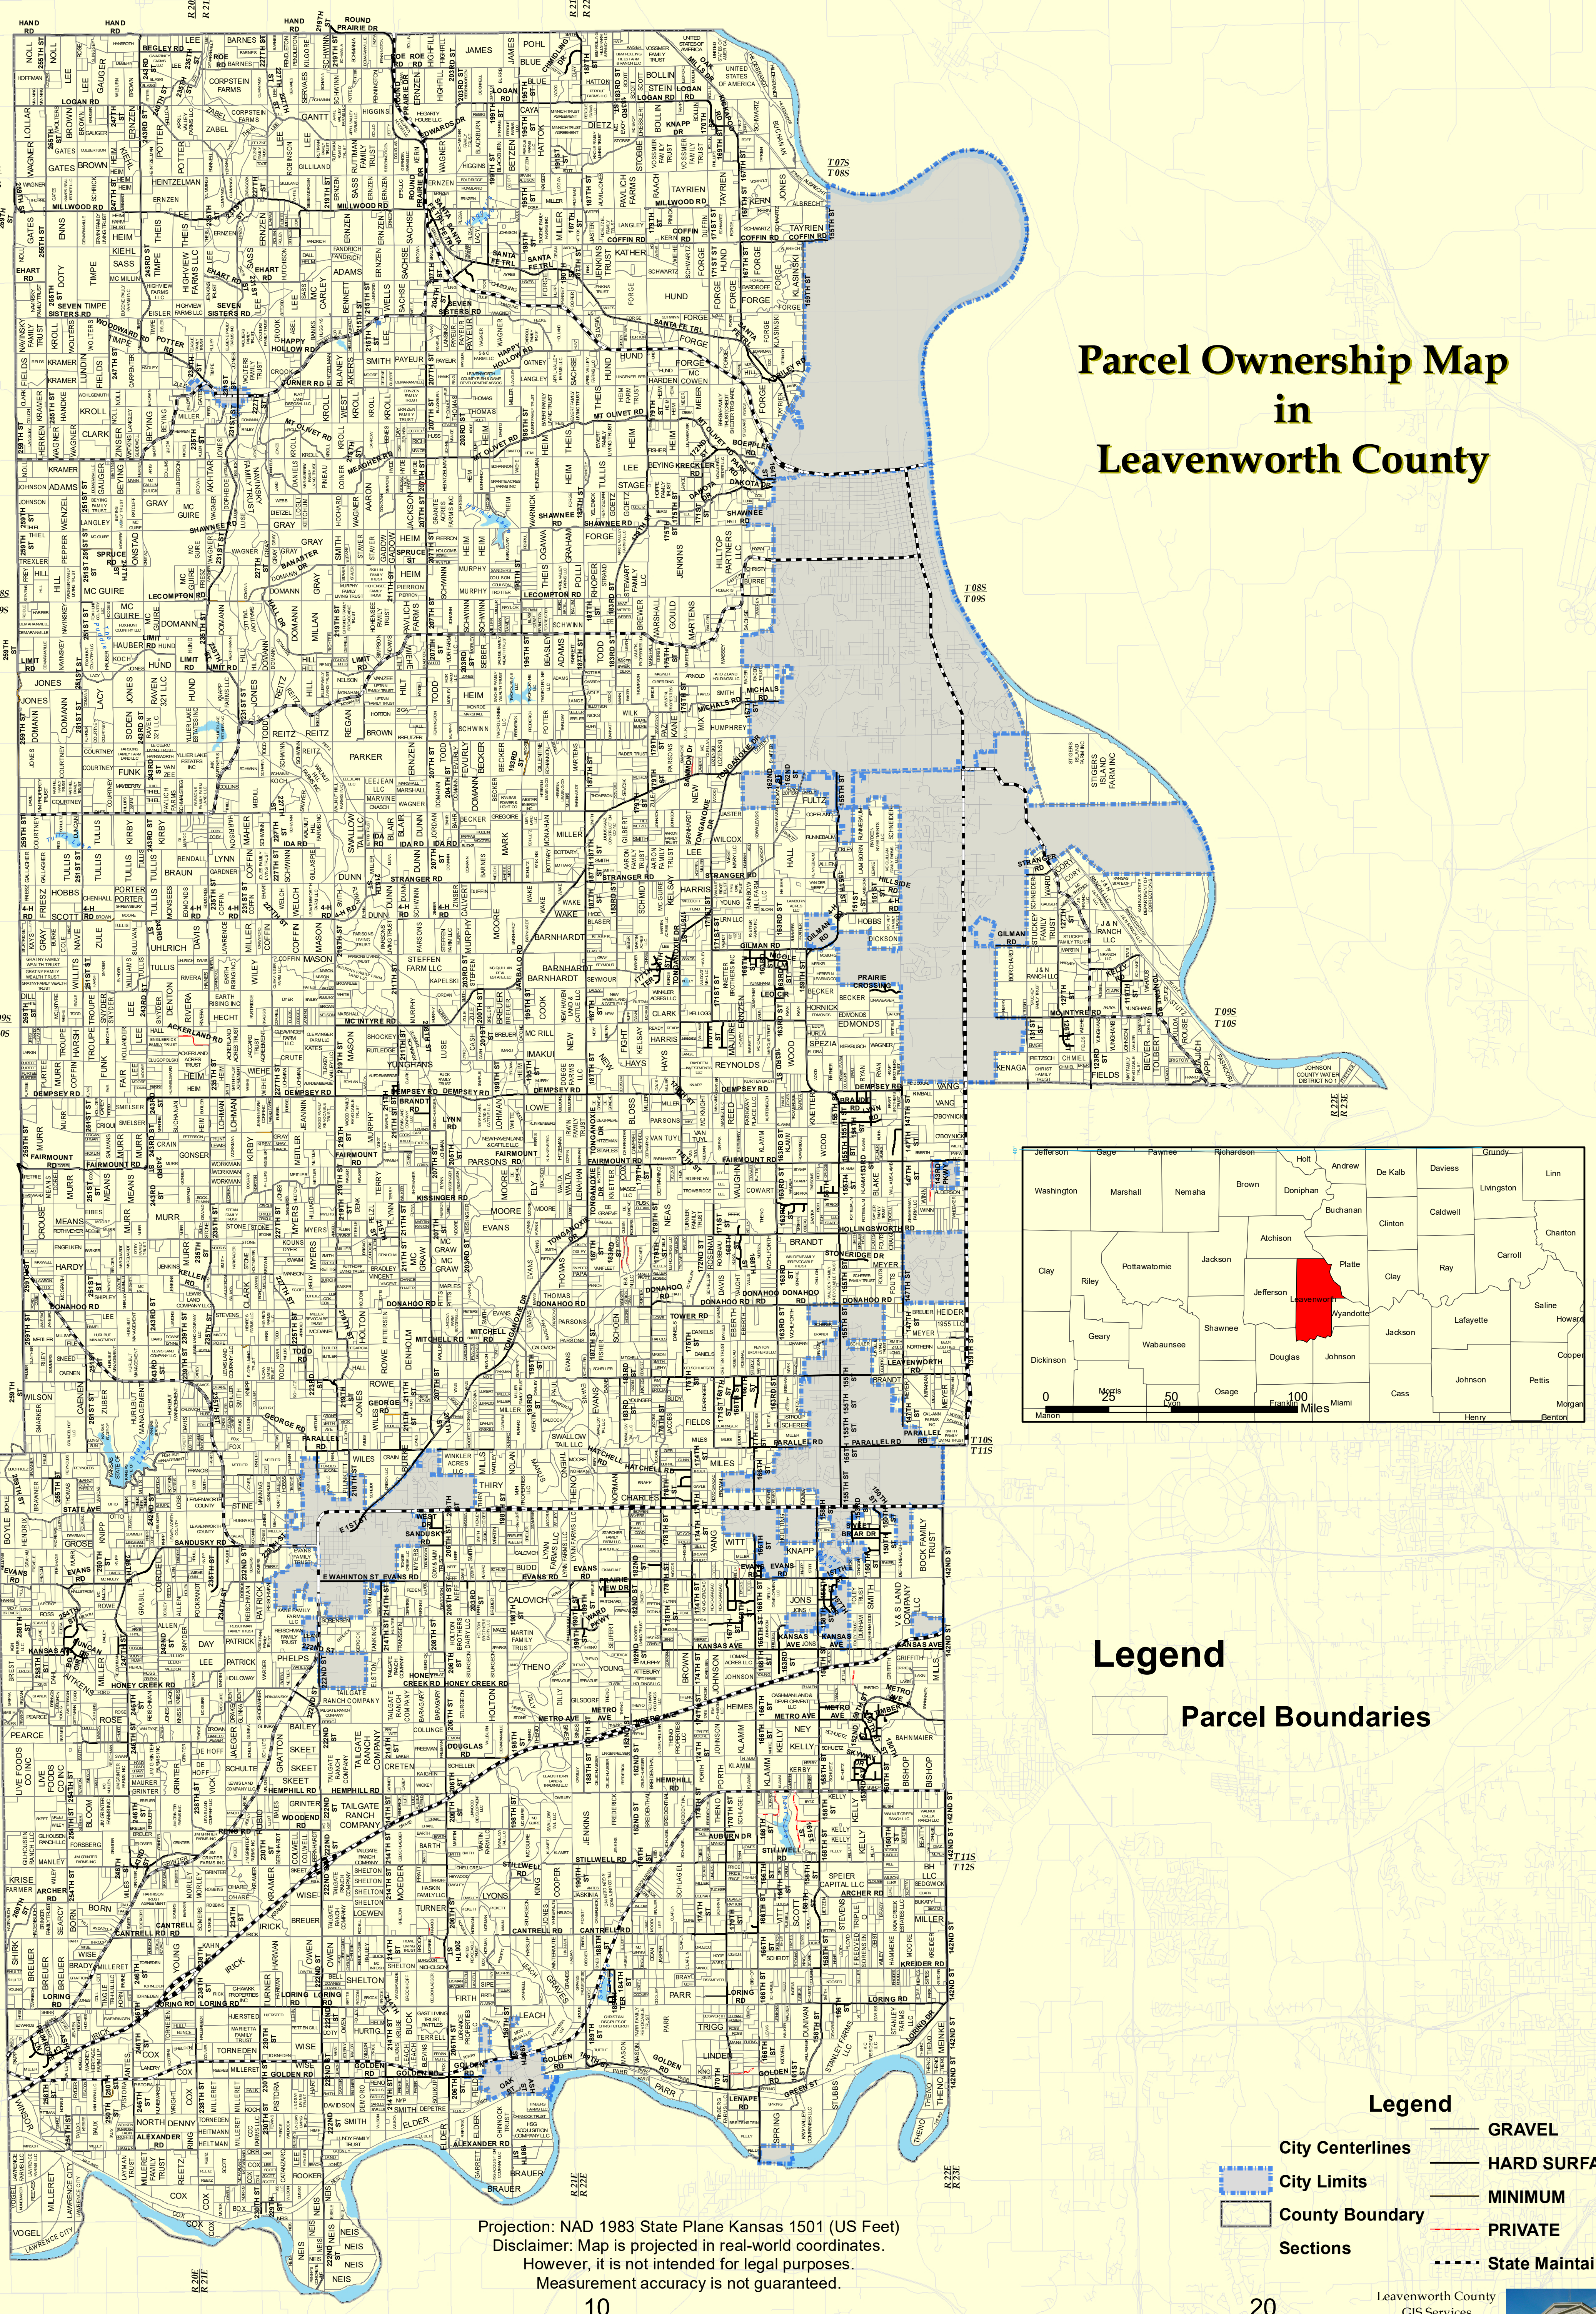

# LEAVENWORTH COUNTY KANSAS 2025

## Parcel Ownership Map in Leavenworth County

**Legend**  
Parcel Boundaries

**Legend**

- GRVEL
- HARD SURFACE
- MINIMUM
- PRIVATE
- State Maintained
- City Centerlines
- City Limits
- County Boundary
- Sections

Projection: NAD 1983 State Plane Kansas 1501 (US Feet)  
 Disclaimer: Map is projected in real-world coordinates.  
 However, it is not intended for legal purposes.  
 Measurement accuracy is not guaranteed.