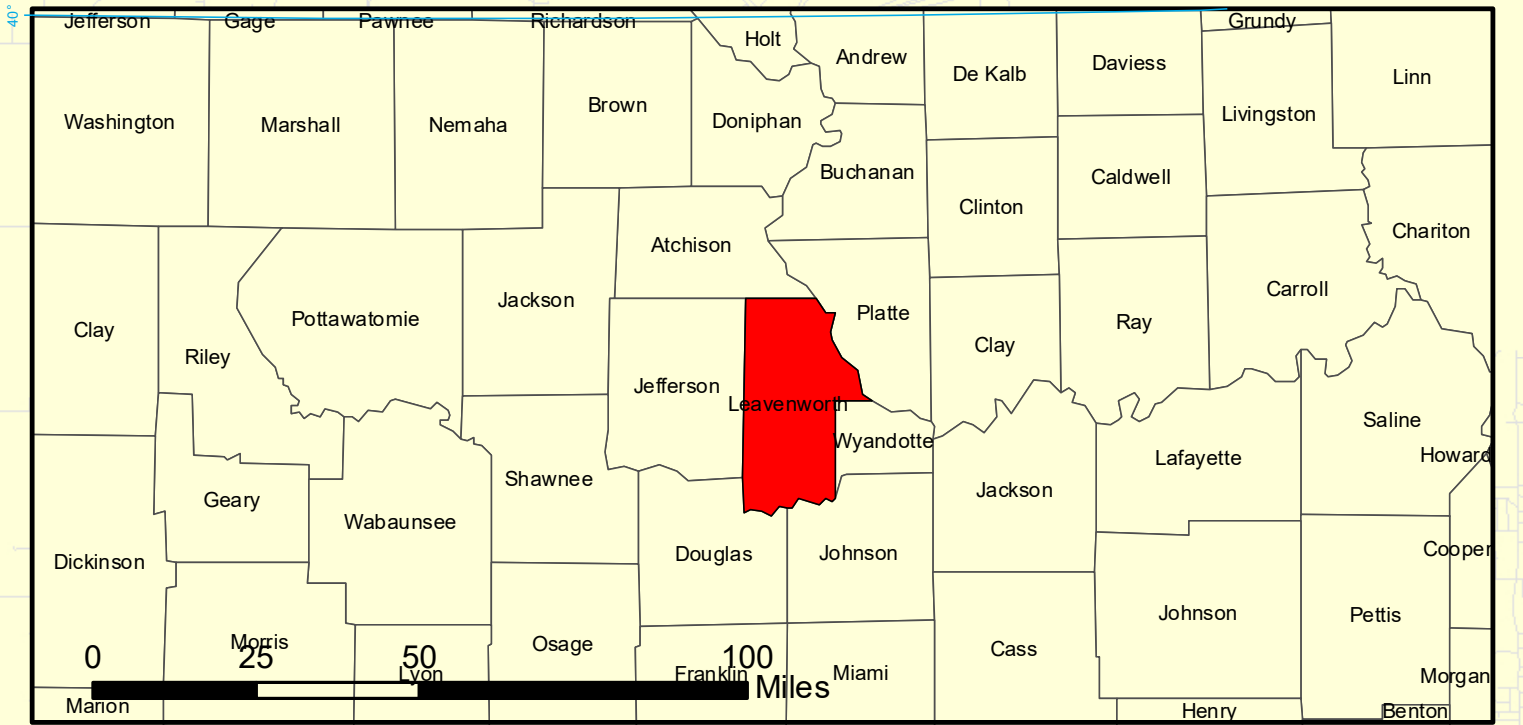

# LEAVENWORTH COUNTY KANSAS 2025

## Parcel Ownership Map in Leavenworth County

**Legend**  
Parcel Boundaries

**Legend**

- GRVEL
- HARD SURFACE
- MINIMUM
- PRIVATE
- State Maintained
- City Centerlines
- City Limits
- County Boundary
- Sections

Projection: NAD 1983 State Plane Kansas 1501 (US Feet)  
 Disclaimer: Map is projected in real-world coordinates.  
 However, it is not intended for legal purposes.  
 Measurement accuracy is not guaranteed.